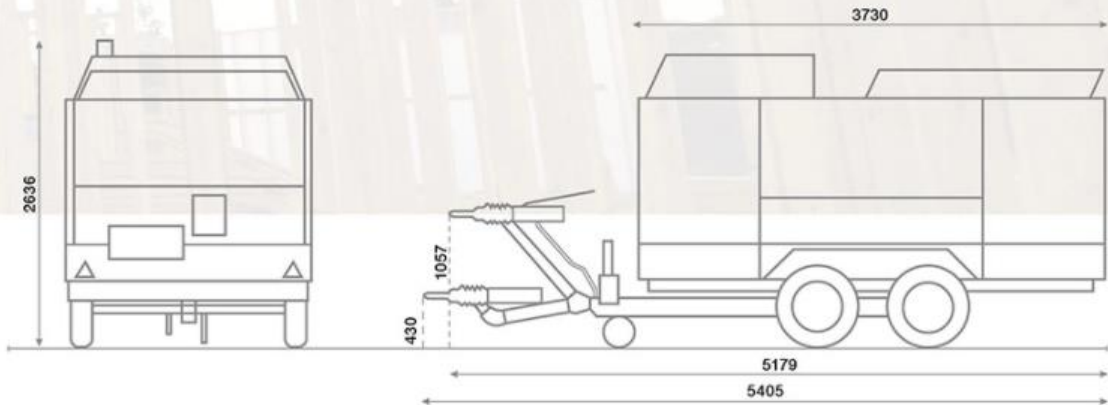

Technical Data - C200TS-24 to C270TS-9

[mm]

Skid mount

Base mount